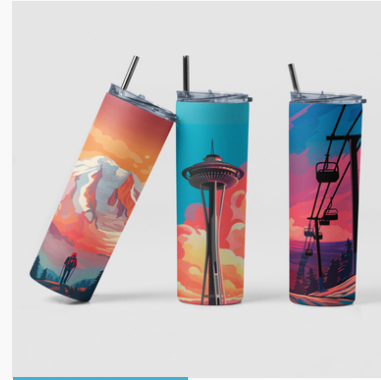

PRODUCT CODE: #0036

WALL CLOCK

Various designs and colors
Depth 2 IN
Diameter 10.25 IN

TBD

PRODUCT CODE: #0037

POP SOCKET

Various sizes and colours
grips have a diameter of 1.56 IN

TBD