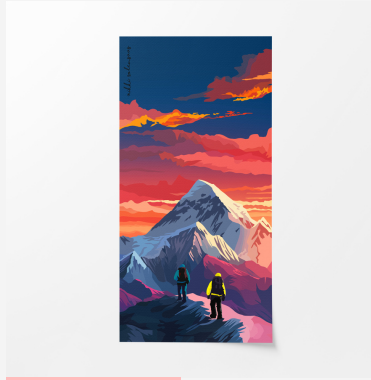

PRODUCT CODE: #0023

CHICAGO BEAN

Various sizes

15x15 IN
30x30 IN

Retail:\$65 Wholesale: \$30
Retail:\$130 Wholesale: \$90

\$65/\$130

PRODUCT CODE: #0024

EVEREST