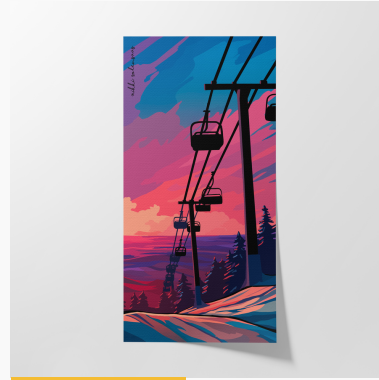

PRODUCT CODE: #0003

CHAIRLIFT ART

Various sizes

5x10 IN
10x20 IN

Retail:$23 Wholesale: $13
Retail:$60 Wholesale: $35

$23/$60