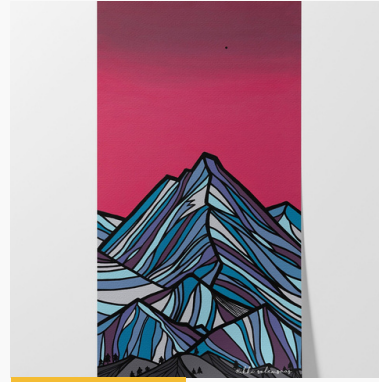

PRODUCT CODE: #0021

CASCADE MTN PINK

Various sizes

5x10 IN
10x20 IN

Retail:$23 Wholesale: $13
Retail:$60 Wholesale: $35

$23/$60