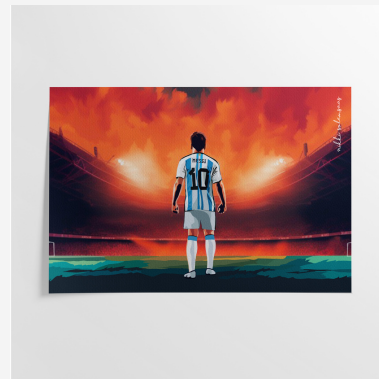

Retail:\$23 Wholesale: \$13
Retail:\$60 Wholesale: \$35

\$23/\$60

PRODUCT CODE: #0030

GARDEN OF THE GODS

Various sizes

10x5 IN
20x10 IN

Retail:\$23 Wholesale: \$13
Retail:\$60 Wholesale: \$35

\$23/\$60

PRODUCT CODE: #0031

LEO MESSI

Various sizes

12x8 IN
24x16 IN

Retail:\$35 Wholesale: \$22
Retail:\$75 Wholesale: \$38

\$35/\$75

MISCELLANEOUS

PRODUCT CODE: #0032