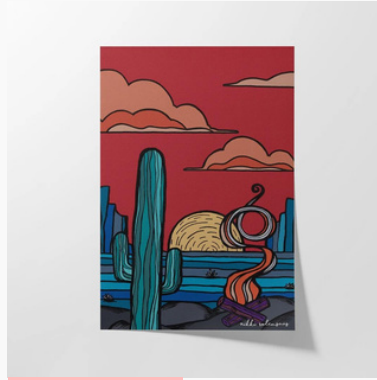

PRODUCT CODE: #0034

DESERT DUSK

Various sizes

8x12 IN
16x24 IN

Retail:$35 Wholesale: $22
Retail:$75 Wholesale: $38

$35/$75