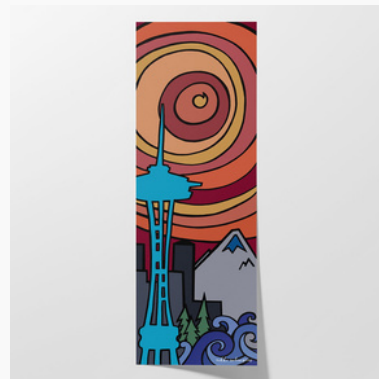

8x12 IN
16x24 IN

Retail:\$35 Wholesale: \$22
Retail:\$75 Wholesale: \$38

\$35/\$75

PRODUCT CODE: #0008

MOUNTAIN LAKE ART

Various sizes

5x10 IN
10x20 IN

Retail:\$23 Wholesale: \$13
Retail:\$60 Wholesale: \$35

\$23/\$60

PRODUCT CODE: #0009

SEATTLE SKYLINE

Various sizes

5x15 IN
9x25 IN

Retail:\$24 Wholesale: \$15
Retail:\$65 Wholesale: \$30

\$24/\$65

PNW/SEATTLE ART