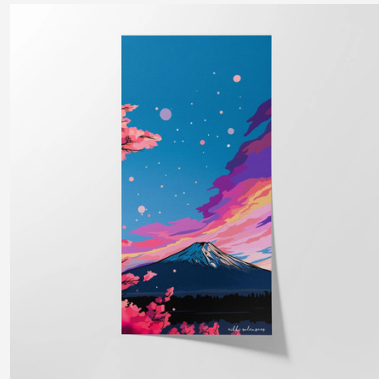

PRODUCT CODE: #0027

SEARS TOWER

Various sizes

5x10 IN
10x20 IN

Retail:\$23 Wholesale: \$13
Retail:\$60 Wholesale: \$35

\$23/\$60

PRODUCT CODE: #0028

MT. FUJI